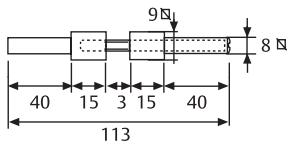

#### Description

Fire double nut spindle 8x120

CD2030S8M

Double square spindle 8/8 + 8/8

CDCF60MAK

Double square spindle 8/9 + 9/8

ADAPT2034

Adaptor to convert a cylinder lock into a privacy lock