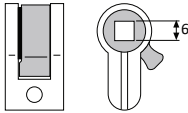

#### Description

Fire double nut spindle 8x120

CD2030S8M

Double square spindle 8/8 + 8/8

CDCF60MAK

Double square spindle 8/9 + 9/8

ADAPT2034

Adaptor to convert a cylinder lock into a privacy lock