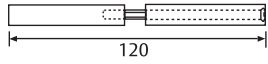

Special Spindles & Accessories

Product code

CDFUEGO8M

Description

Fire double nut spindle 8x120