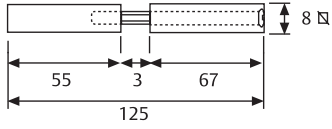

#### Description

Fire double nut spindle 8x120

CD2030S8M

Double square spindle 8/8 + 8/8

CDCF60MAK

Double square spindle 8/9 + 9/8

ADAPT2034

Adaptor to convert a cylinder lock into a privacy lock