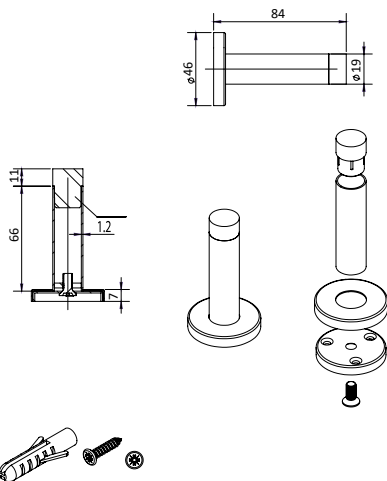

Half-dome door stopper Ø45

The pack includes:
 » Rubber plug with fixing screws.

Finish
 » IS304

Product code	Finishes
TOPINOX45IS	IS

Full-dome door stopper

The pack includes:
 » Rubber plug with fixing screws.

Finish
 » IS304

Product code	Finishes
TOPINOXRIS	IS

Wall door stopper

The pack includes:
 » Rubber plug with fixing screws.

Finish
 » IS304

Product code	Finishes
TOPINOX4320IS	IS