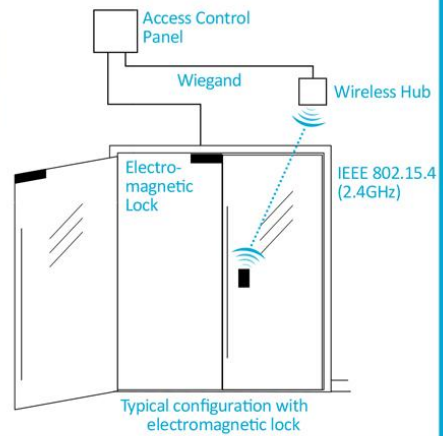

Electronic Locking Solutions

High Security Electronics Lock System

Fortress Land Door Hardware

High Security & Aesthetics Electronic Lock System

NO Limits on designs for the Electronics Door

Compatible with any Door Pulls & Euro Lever Handle

Electric Locks blending in door

Different Type of High Security System
blending in Door Environment

Wireless Card Reader for Glass Door

Please contact Fortress Land for more details.