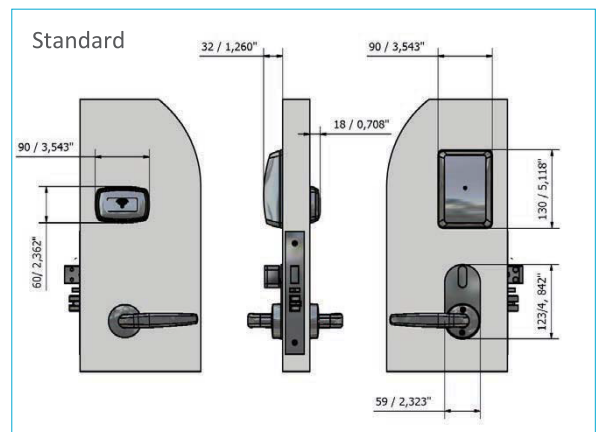

DIMENSIONS