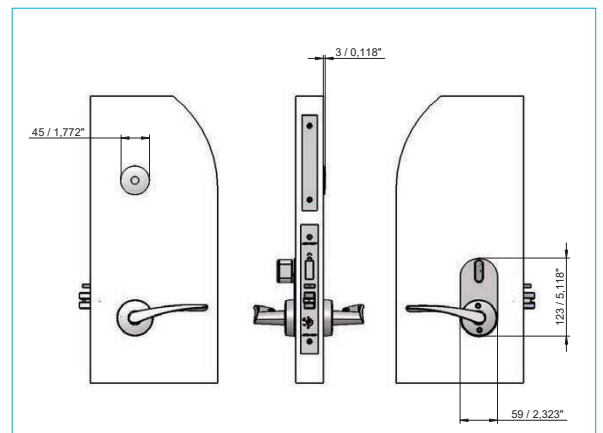

Please kindly contact Fortress Land for more details.

DIMENSIONS

Card Access

Mobile Access

Option Override Cylinder

VingCard Essence

Electronic Lock

VingCard Essence revolutionizes the electronic lock industry by housing all lock components, including the reader and mobile access board, inside the door and therefore, reaching the maximum minimalistic expression, the true essence of an electronic lock. VingCard Essence is always delivered as Mobile Access ready. With Mobile Access board included inside the reader, your property is ready for using the mobile phone as guest room key whenever required.

Please kindly contact Fortress Land for more details.

DIMENSIONS

Mobile Access

Card Access

Option Override Cylinder

Standard Handles for VingCard Locks

VingCard locks handles			
			
Straight Handle	Wing Handle	Gothic Handle	Functional ANSI Handle