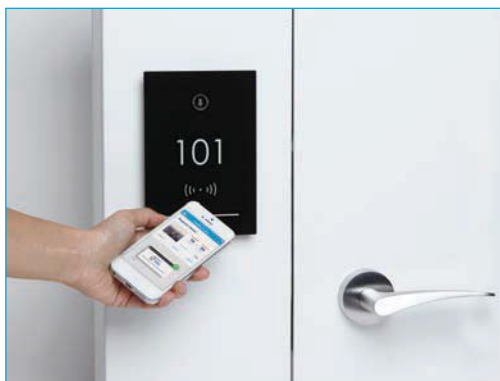

FEATURES

- : Wall-mounted panel with LED light information indicators.
- : Wall reader with customizable intelligence and functionality.
- : Stylish glass looking panels with flexible design options.
- : Illuminated room number option with 16 selectable LED light themes.
- : Inside panel for setting "Do Not Disturb" (DND) and Make Up Room (MUR) status.
- : Standalone solution for DND/MUR setting and status display.
- : Wireless communication between wall and door unit.
- : Online connectivity with Visionline Wireless (ZigBee) or Visionline Wired (PoE).
- : RFID Specifications:
 - 13,56MHz technology
 - Compatible with the following standards:
 - ISO 14.443 A (MIFARE including Desfire)
 - ISO 14.443 B
 - ISO 15.693

Please kindly contact Fortress Land for more details.

Card Access

Mobile Access

Please kindly contact Fortress Land for more details.

VingCard Signature RFID

Electronic Lock

With Signature RFID you are provided with a stylish and modern lock that appeals to the modern environment. Signature RFID is less on the door while more in terms of functionality for you and your users.

Please kindly contact Fortress Land for more details.

DIMENSIONS

Card Access

Mobile Access

Option Override Cylinder

VingCard Essence

Electronic Lock

VingCard Essence revolutionizes the electronic lock industry by housing all lock components, including the reader and mobile access board, inside the door and therefore, reaching the maximum minimalistic expression, the true essence of an electronic lock. VingCard Essence is always delivered as Mobile Access ready. With Mobile Access board included inside the reader, your property is ready for using the mobile phone as guest room key whenever required.